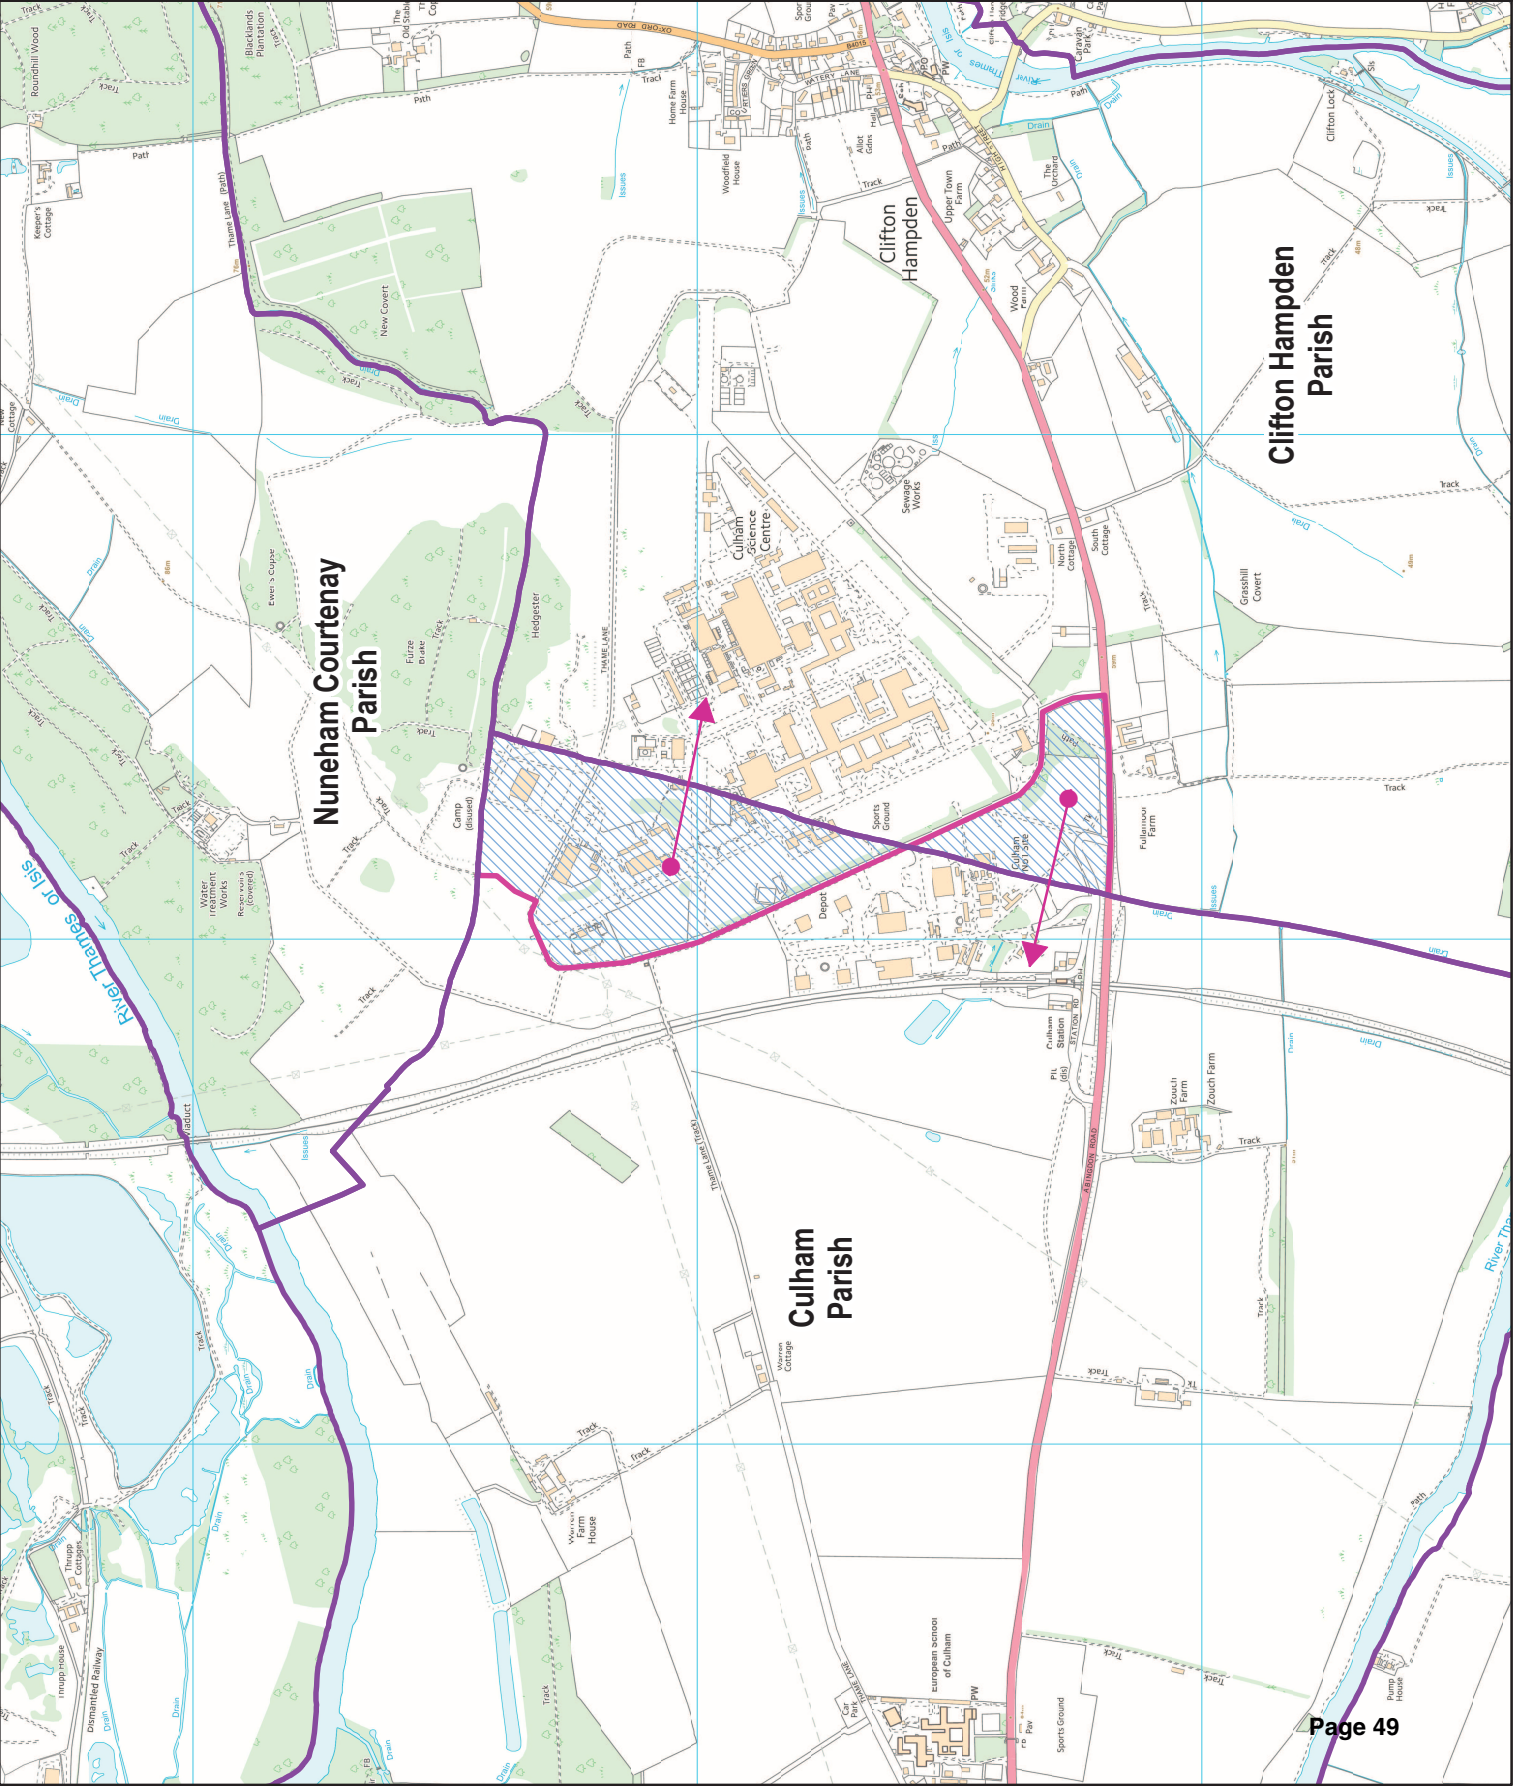

Proposed Parish Boundary Change at Culham Science Centre

-  Existing Parish Boundaries
-  Proposed Boundary Change
-  Area Affected

1:15,000 December 2013

© Crown copyright and database rights 2013
Ordnance Survey 100018688